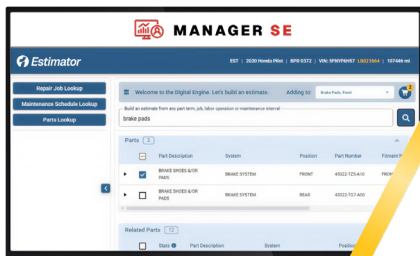

OneFlow Estimator

Turn Estimates into Approvals – In One Flow

FAST. SMART. DATA-DRIVEN.

INTRODUCING ONEFLOW ESTIMATOR

OneFlow Estimator – a premium upgrade in Manager™ SE – sets a new standard for speed and accuracy in auto shop estimating. Powered by the Snap-on Digital Engine and built on decades of proprietary data, only Mitchell 1 can deliver an estimating experience like this.